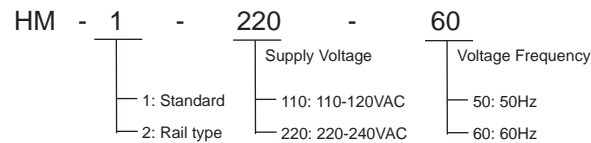

Hour Meter

Hour meter with HM-C

HM-C
Adapter 72x72mm

NOMENCLATURE

TECHNICAL SPECIFICATIONS

Item No.	HM-1, HM-2 (Rail Type)
Supply Voltage	AC 110, 220V/50, 60Hz
Dimensions	48 x 48 x 40 mm
Time Range	0 ~ 99,999.99 Hours
Net Weight	50g

1. These hour meters are suitable for use in home and industrial equipments.
2. Time setting range available from 0 to 99,999.99 hours