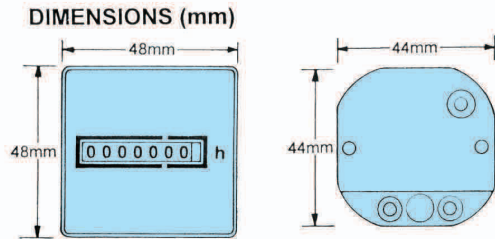

Hour Meter

Hour meter with HM-C

HM-C
Adapter 72x72mm

NOMENCLATURE

TECHNICAL SPECIFICATIONS

Item No.	HM-1, HM-2 (Rail Type)
Supply Voltage	AC 110, 220V/50, 60Hz
Dimensions	48 x 48 x 40 mm
Time Range	0 ~ 99,999.99 Hours
Net Weight	50g