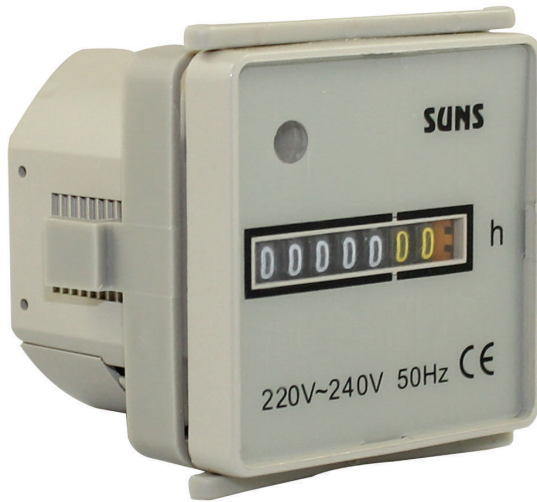

Hour Meter

Hour meter with HM-C

HM-C
Adapter 72x72mm

NOMENCLATURE

TECHNICAL SPECIFICATIONS

Item No.	HM-1, HM-2 (Rail Type)
Supply Voltage	AC 110, 220V/50, 60Hz
Dimensions	48 x 48 x 40 mm
Time Range	0 ~ 99,999.99 Hours
Net Weight	50g

1. These hour meters are suitable for use in home and industrial equipments.
2. Time setting range available from 0 to 99,999.99 hours