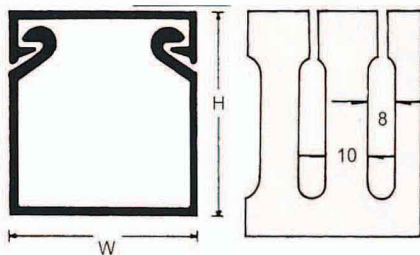

WIRING DUCT (OPEN SLOT)

SUNS International, LLC

SLOT: 8mm for all applicable size except MD-6.5 MD-6.7, MD-8 in 10mm. (100mm in high)

- Material: High impact, self-extinguishing, warp-proof PVC (Polyvinyl chloride)
- Color: Grey.
- Maximum service temperature: 85°C
- Used extensively for all wiring applications where cable protection is essential i.e. switchboards...etc.
- Features parallel holes on both sidewalls to facilitate cutting in wire application.
- Special color, size, length upon request of reasonable quantity.
- ★ NEW SIZE

Unit:mm

MD SLOT : 8mm

KD SLOT : 6mm

HD SLOT : 4mm

■ AVAILABLE AT 6mm SLOT UPON REQUEST. UP TO 60 × 60 mm.

Item No.			Dimension W×H	Wires to be Contained	Length
SLOT : 8mm	SLOT : 6mm	SLOT : 4mm			
AD-0.5L		HD-0.5L	15 × 25	5~12pcs	2M
AD-0.7L		HD-0.7L	20 × 20	5~12pcs	
AD-0L		HD-0L	25 × 25	10~25pcs	
AD-1L	KD-1	HD-1L	25 × 45	20~25pcs	
AD-1.2L	KD-1.2	HD-1.2L	33 × 33	25~45pcs	
AD-1.5L	KD-1.5	HD-1.5L	33 × 45	40~55pcs	
AD-2L	KD-2	HD-2L	45 × 45	60~70pcs	
AD-2.2L		HD-2.2L	50 × 50	80~90pcs	
AD-2.5L	KD-2.5	HD-2.5L	65 × 45	110~120pcs	
AD-3L	KD-3	HD-3L	33 × 65	60~75pcs	
AD-4L	KD-4	HD-4L	25 × 65	40~45pcs	
AD-5L	KD-5	HD-5L	45 × 65	110~120pcs	
AD-5.5L	KD-5.5	HD-5.5L	60 × 60	120~135pcs	
AD-5.7L	KD-5.7	HD-5.7L	65 × 65	180~200pcs	
AD-6L			72 × 64	200~220pcs	
AD-6.5L			33 × 100	180~200pcs	
AD-6.7L			48 × 100	215~250pcs	
★ AD-6.8L			55 × 100	220~260pcs	
AD-7L			70 × 100	250~300pcs	
★ AD-7.2L			100 × 50	200~250pcs	
AD-7.5L			100 × 75	260~320pcs	
AD-8L		HD-8L	100 × 100	300~400pcs	
AD-10L			150 × 75	335~500pcs	
★ AD-12L			150 × 100	450~600pcs	
★ AD-15L			200 × 100	600~800pcs	