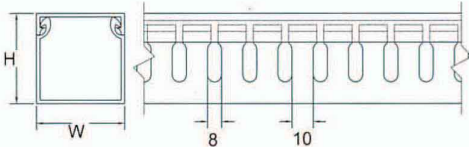

■ Close slot design facilitate easy installation or removal of cover.

■ Cut optionally wherever wire insertion/extension is necessary.

http://www.suns-usa.com Ph. 1-781-652-8305
 Email: info@suns-usa.com Fax. 1-781-862-5084

WIRING DUCT (OPEN SLOT)

SUNS International, LLC

Unit:mm

Item No.		W×H	Wires to be Contained	Length
Slot(8mm)	Solid			
AD-1×2	SD-1×2	25×50	20~25pcs	2M
AD-1×3	SD-1×3	25×75	60~75pcs	
AD-1.5×1	SD-1.5×1	38×25	20~23pcs	
AD-1.5×2	SD-1.5×2	38×50	60~70pcs	
AD-2×2	SD-2×2	50×50	80~90pcs	
AD-2×3	SD-2×3	50×75	180~200pcs	
AD-3×3	SD-3×3	75×75	200~250pcs	
AD-3×4	SD-3×4	75×100	240~300pcs	