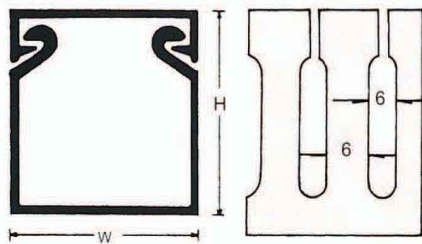

WIRING DUCT (OPEN SLOT)

SUNS International, LLC

SLOT: 8mm for all applicable size except MD-6.5 MD-6.7, MD-8 in 10mm. (100mm in high)

- Material: High impact, self-extinguishing, warp-proof PVC (Polyvinyl chloride)
- Color: Grey.
- Maximum service temperature: 85°C
- Used extensively for all wiring applications where cable protection is essential i.e. switchboards...etc.
- Features parallel holes on both sidewalls to facilitate cutting in wire application.
- Special color, size, length upon request of reasonable quantity.
- ★ NEW SIZE

Unit:mm

MD SLOT : 8mm

KD SLOT : 6mm

HD SLOT : 4mm

■ AVAILABLE AT 6mm SLOT UPON REQUEST. UP TO 60 × 60 mm.

Item No.			Dimension W×H	Wires to be Contained	Length
SLOT : 8mm	SLOT : 6mm	SLOT : 4mm			
AD-0.5L		HD-0.5L	15 × 25	5~12pcs	2M
AD-0.7L		HD-0.7L	20 × 20	5~12pcs	
AD-0L		HD-0L	25 × 25	10~25pcs	
AD-1L	KD-1	HD-1L	25 × 45	20~25pcs	
AD-1.2L	KD-1.2	HD-1.2L	33 × 33	25~45pcs	
AD-1.5L	KD-1.5	HD-1.5L	33 × 45	40~55pcs	
AD-2L	KD-2	HD-2L	45 × 45	60~70pcs	
AD-2.2L		HD-2.2L	50 × 50	80~90pcs	
AD-2.5L	KD-2.5	HD-2.5L	65 × 45	110~120pcs	
AD-3L	KD-3	HD-3L	33 × 65	60~75pcs	
AD-4L	KD-4	HD-4L	25 × 65	40~45pcs	
AD-5L	KD-5	HD-5L	45 × 65	110~120pcs	
AD-5.5L	KD-5.5	HD-5.5L	60 × 60	120~135pcs	
AD-5.7L	KD-5.7	HD-5.7L	65 × 65	180~200pcs	
AD-6L			72 × 64	200~220pcs	
AD-6.5L			33 × 100	180~200pcs	
AD-6.7L			48 × 100	215~250pcs	
★ AD-6.8L			55 × 100	220~260pcs	
AD-7L			70 × 100	250~300pcs	
★ AD-7.2L			100 × 50	200~250pcs	
AD-7.5L			100 × 75	260~320pcs	
AD-8L		HD-8L	100 × 100	300~400pcs	
AD-10L			150 × 75	335~500pcs	
★ AD-12L			150 × 100	450~600pcs	
★ AD-15L			200 × 100	600~800pcs	