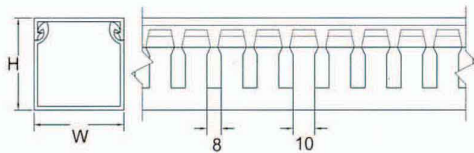

DUCT (OPEN SLOT)

Unit:mm

Item No.	W×H	Wires to be Contained	Length
Slot (4mm)			
BD-2525	25×25	10~25pcs	2M
BD-3340	33×40	40~45pcs	
BD-4040	40×40	50~60pcs	
BD-3360	33×60	60~70pcs	
BD-4860	48×60	110~120pcs	
BD-6060	60×60	120~135pcs	

- Material: High impact, self-extinguishing, warp-proof PVC
- Color: Grey.
- Maximum service temperature: 85°C
- Features parallel holes on both sidewalls to facilitate cutting in wire application.