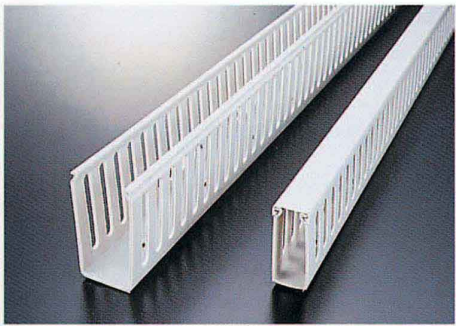

VDC SLOT : 8mm