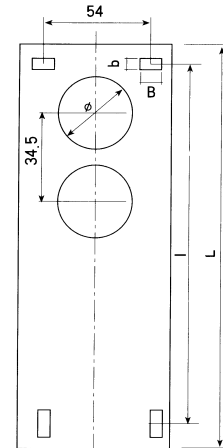

CA SERIES CONTROL STATION

Enclosure Dimensions

Type	Number of Elements	Dimensions				
		I	L	Height x Width(mm)	Φ (mm)	Bxb (mm)
CA-BX1	1	49	78	65x72	22 25	6x4
CA-BX2	2	80	110			
CA-BX3	3	115	150			
CA-BX4	4	150	186			

UNIT:mm

Assembled Control Stations

Type	Push Button Operator Type	Button Color	Contact Arrangement	Order Code No
One Element 	Flush With Legend Plate Engraved "START"	Green	N O	CA-BX101
	40mm Mushroom Head Momentary Action "STOP"	Red	N C	CA-BX102
	40mm Mushroom Head Latch In, Twist To Release	Red	N C	CA-BX103
Two Elements 	"START" Flush P.B.	Green	N O	CA-BX201
	"STOP" Flush P.B.	Red	N C	
Three Elements 	"FORWARD" Flush	Black	N O	CA-BX301
	"REVERSE" Flush	Black	N O	
	"STOP" Flush	Red	N C	
	"UP" Flush	Black	N O	CA-BX302
"DOWN" Flush	Black	N O		
"STOP" Flush	Red	N C	CA-BX303	
"STOP" Flush	Red	N C		
"START" Flush	Green	N O		
"NEON" Flush	X X			