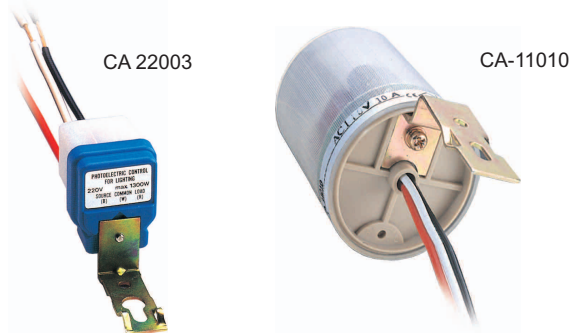

AUTO LIGHTER (PHOTO SWITCHES)

Model: PHS-06A

Specification

Item	Rated Voltage	Rated Capacity	Rated Current	Rated Frequency	Ambient Temperature	Weight
Technical Data	105-305VAC	1000W, 1800VA	10A	50/60Hz	32-122°F 0-50°C	220g

Switching Conditions:

Switch ON in 30 seconds when light intensity < 10Lux
Switch OFF in 2 minute when light intensity > 70Lux

Auto Lighter CA Series

- (1) Switch on when light intensity < 10 Lux
- (2) Switch off when light intensity > 70 Lux
- (3) Suitable surrounding temperature range: -10°C~+40°C
- (4) Service life: more than 2,000 times
(operational condition: rated voltage, surroundings temperature 20°C)
- (5) Rated frequency: for bot 50Hz and 60 Hz

ORDER CODE NO	RATING
CA-22003	AC 220 3A
CA-22006	AC220V 6A
CA-22010	AC 220V 10A
CA-22015	AC220V 15A
CA-11003	AC110V 3A
CA-11006	AC110V 6A
CA-11010	AC110V 10A
CA-11015	AC110V 15A

WIRING DIAGRAM