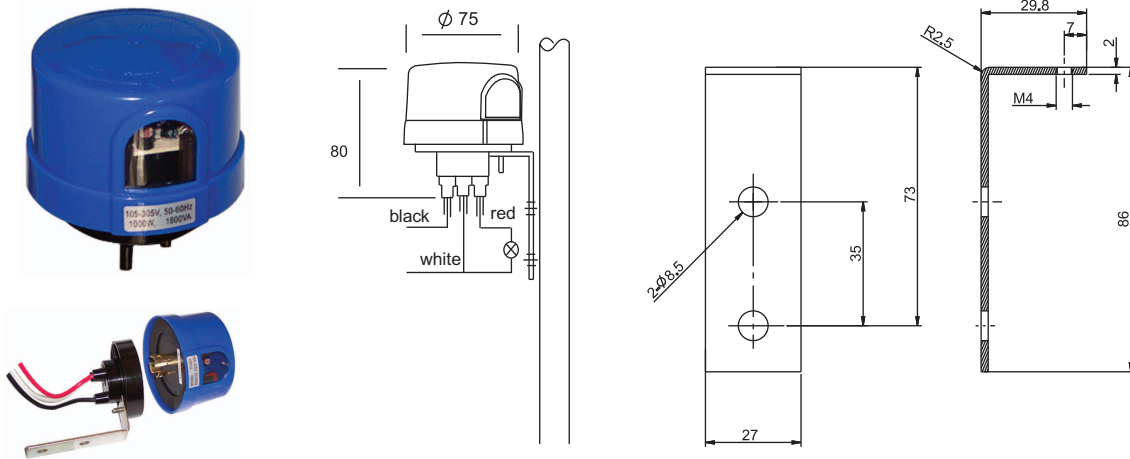

AUTO LIGHTER (PHOTO SWITCHES)

Model: PHS-06A

Specification

Item	Rated Voltage	Rated Capacity	Rated Current	Rated Frequency	Ambient Temperature	Weight
Technical Data	105-305VAC	1000W, 1800VA	10A	50/60Hz	32-122°F 0-50°C	220g

Switching Conditions:

Switch ON in 30 seconds when light intensity < 10Lux
Switch OFF in 2 minute when light intensity > 70Lux