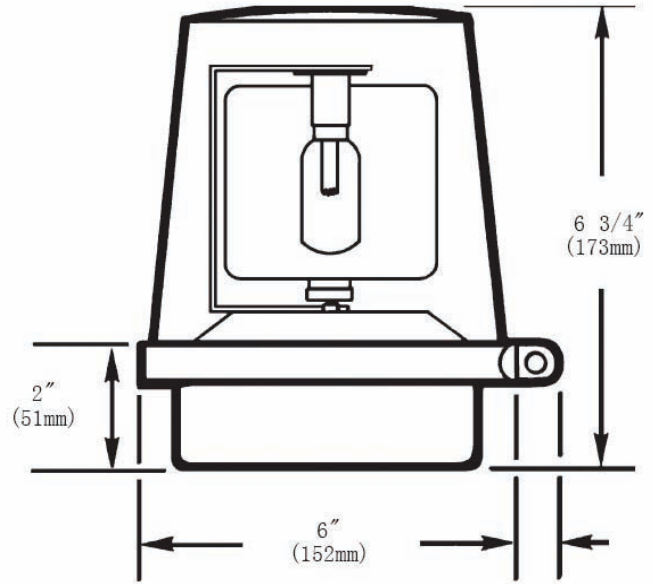

700 Series Visual Signals

Cat. No.	Lens Color	Lamp Ratings	Revolution Rate	Electrical Ratings	Replacement Lamp Cat. No.
700-RA120	Amber	40 Watts (Max)	75 rpm	120V 50/60 Hz 0.35Amps	Industry Std 25T8DC
700-RB120	Blue	265 lumens*			
700-RC120	Clear	3328 candlepower			
700-RG120	Green	25,000 hours**			
700-RR120	Red				
700-RA240	Amber	40 Watts (Max)	75 rpm	220-240V 50/60 Hz 0.2 Amps	Industry Std 25T8DC
700-RB240	Blue	265 lumens*			
700-RC240	Clear	3328 candlepower			
700-RG240	Green	25,000 hours**			
700-RR240	Red				
700-RA24	Amber	25 Watts (Max)	75 rpm	24V DC 1.2Amps	Industry Std 1638
700-RB24	Blue	226 lumens*			
700-RC24	Clear	2839 candlepower			
700-RG24	Green	25,000 hours**			
700-RR24	Red				